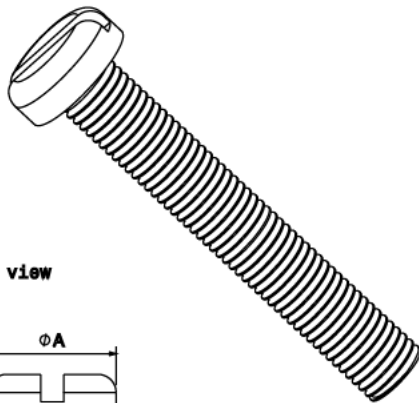

BM10 - M4 X 10MM BRASS PAN HEAD SCREW

Description	BM10 Box Lid Screw - M4 Brass Pan Head Screws 10mm Length
Finish	Self Colour
Material	Brass
Packaging	Packed in qty 100
Additional Notes	For use with Metal and PVC Conduit Boxes

Isometric view

Side view

Code	A	B	C
BM6	7MM	6MM	4MM
BM10	7MM	10MM	4MM
BM12	7MM	12MM	4MM
BM16	7MM	16MM	4MM
BM20	7MM	20MM	4MM
BM25	7MM	25MM	4MM
BM30	7MM	30MM	4MM
BM35	7MM	35MM	4MM
BM40	7MM	40MM	4MM
BM50	7MM	50MM	4MM

All measurements in mm unless otherwise stated