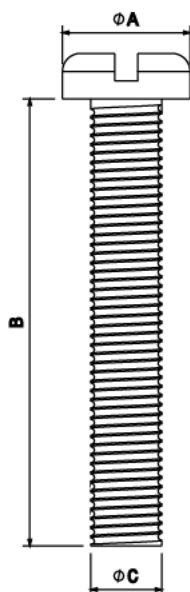

BM10 - M4 X 10MM BRASS PAN HEAD SCREW

Description	BM10 Box Lid Screw - M4 Brass Pan Head Screws 10mm Length
Finish	Self Colour
Material	Brass
Packaging	Packed in qty 100
Additional Notes	For use with Metal and PVC Conduit Boxes

Isometric view

Side view

Code	A	B	C
BM6	7MM	6MM	4MM
BM10	7MM	10MM	4MM
BM12	7MM	12MM	4MM
BM16	7MM	16MM	4MM
BM20	7MM	20MM	4MM
BM25	7MM	25MM	4MM
BM30	7MM	30MM	4MM
BM35	7MM	35MM	4MM
BM40	7MM	40MM	4MM
BM50	7MM	50MM	4MM

All measurements in mm unless otherwise stated