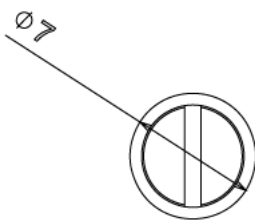

## BES - BRASS EARTH STUD

<b>Description</b>	BES - M4 Brass Earth Stud
<b>Finish</b>	Self Colour
<b>Material</b>	Brass
<b>Packaging</b>	Packed in qty 100
<b>Additional Notes</b>	Comprises of Earth body and screw

Isometric view

Top view

Side view

Side view

All measurements in mm unless otherwise stated