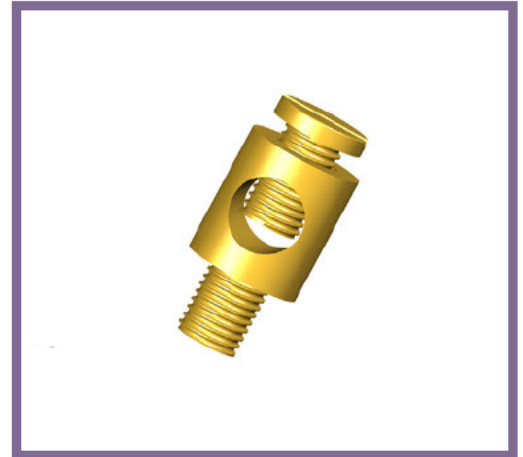

## BES - BRASS EARTH STUD

<b>Description</b>	BES - M4 Brass Earth Stud
<b>Finish</b>	Self Colour
<b>Material</b>	Brass
<b>Packaging</b>	Packed in qty 100
<b>Additional Notes</b>	Comprises of Earth body and screw

Isometric view

Top view

Side view

Side view

All measurements in mm unless otherwise stated