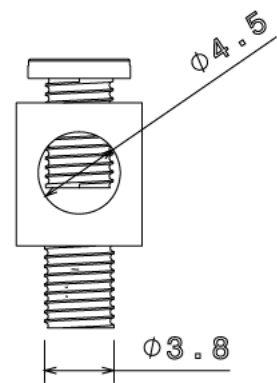

## BES - BRASS EARTH STUD

<b>Description</b>	BES - M4 Brass Earth Stud
<b>Finish</b>	Self Colour
<b>Material</b>	Brass
<b>Packaging</b>	Packed in qty 100
<b>Additional Notes</b>	Comprises of Earth body and screw

Isometric view

Top view

Side view

Side view

All measurements in mm unless otherwise stated