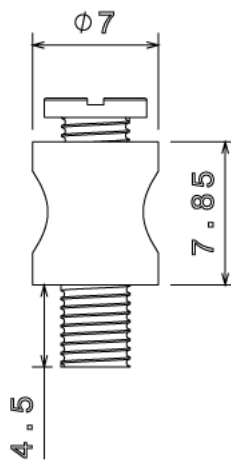

## BES - BRASS EARTH STUD

<b>Description</b>	BES - M4 Brass Earth Stud
<b>Finish</b>	Self Colour
<b>Material</b>	Brass
<b>Packaging</b>	Packed in qty 100
<b>Additional Notes</b>	Comprises of Earth body and screw

Isometric view

Top view

Side view

Side view

All measurements in mm unless otherwise stated